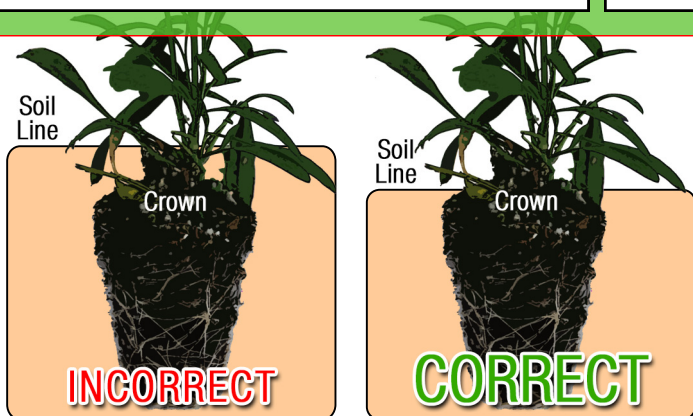

Growing Recipe

ANEMONE SATIN DOLL™ 'GLOW'

SATIN DOLL™ SERIES

Approximate Finish Time From Liner

□ = Minimum □ = Maximum

pH: 5.5 - 6.0

Fertilization Recommendations: 150 - 200 ppm

EC: 1.0 - 2.0

Light Levels: Sun to part shade

Water Requirements: Keep evenly moist

Hardiness Zones: 4 - 9

Possible Problems: Insect: Slugs, rarely aphids

Habit: Clumping

Diseases: Botrytis, downy mildew, powdery mildew

Day Length for Flowering: Facultative Long Day

Description

Another great genetic dwarf with full sized flowers from TERRA NOVA®! Pink daisy-like flowers cover this plant from late July until October. Excellent pot performance. Slow to run underground and stays in its lane. A wonderful garden or featured pot plant.