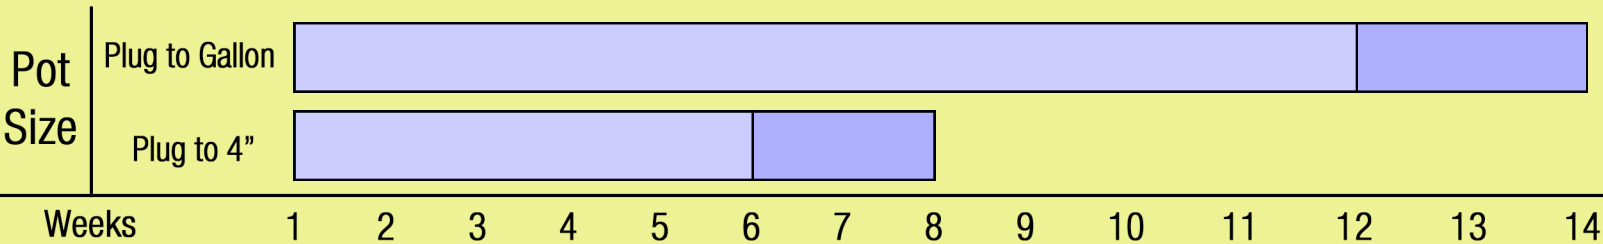

Growing Recipe

ANEMONE SATIN DOLL™ 'GLOW'

SATIN DOLL™ SERIES

Approximate Finish Time From Liner

□ = Minimum □ = Maximum

pH: 5.5 - 6.0

Fertilization Recommendations: 150 - 200 ppm

EC: 1.0 - 2.0

Light Levels: Sun to part shade

Water Requirements: Keep evenly moist

Hardiness Zones: 4 - 9

Possible Problems: Insect: Slugs, rarely aphids

Habit: Clumping

Diseases: Botrytis, downy mildew, powdery mildew

Day Length for Flowering: Facultative Long Day

Description

Another great genetic dwarf with full sized flowers from TERRA NOVA®! Pink daisy-like flowers cover this plant from late July until October. Excellent pot performance. Slow to run underground and stays in its lane. A wonderful garden or featured pot plant.