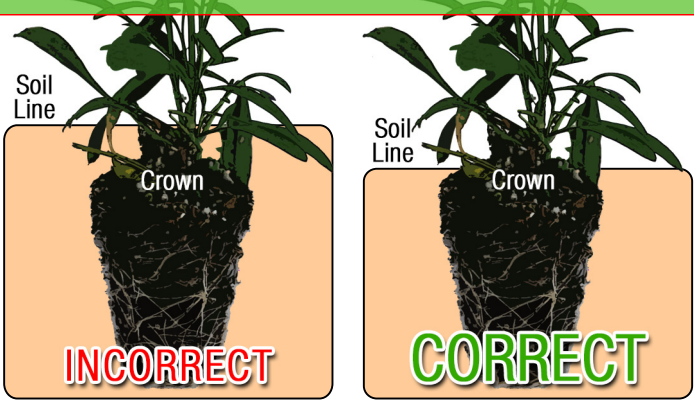

Growing Recipe

COLEUS TERRA NOVA® 'MAGIC SPELL'

TERRA NOVA® COLLECTION

Approximate Finish Time From Liner

 = Minimum  = Maximum

pH: 5.8 - 7.0	Fertilization Recommendations: 100 - 150 PPM	EC: 1.0 - 2.0
Light Levels: Shade to part shade	Water Requirements: Dry moderately between waterings	
Hardiness Zones: 10 - 11	Possible Problems: <u>Insect</u> : No major problems <u>Diseases</u> : No major problems	
Habit: Small trailer-mounder	PGRs: Not required or recommended	
Day Length for Flowering: Facultative short day		

Do NOT bury the crown of the plug

Description

A small trailer-mounder with fuchsia to cream leaves with green edges. Great for hanging baskets, groundcovers and mixed containers. Self-branching.