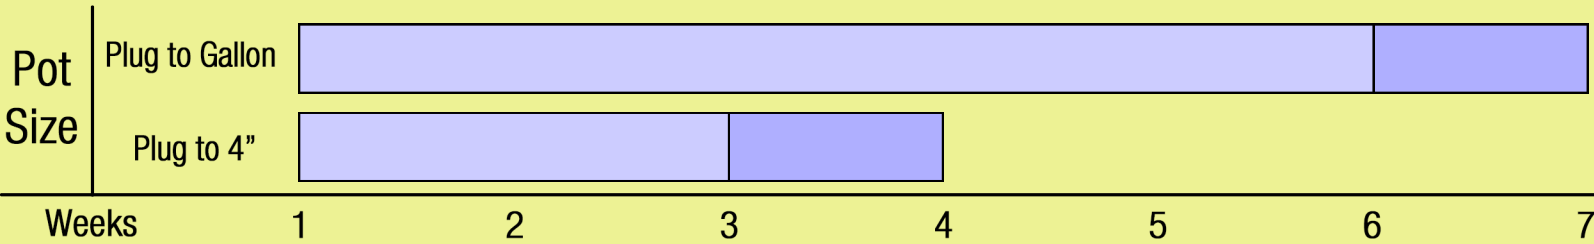

Growing Recipe

COLEUS TERRA NOVA® 'MAGIC SPELL'

TERRA NOVA® COLLECTION

Approximate Finish Time From Liner

 = Minimum  = Maximum

pH: 5.8 - 7.0	Fertilization Recommendations: 100 - 150 PPM	EC: 1.0 - 2.0
Light Levels: Shade to part shade	Water Requirements: Dry moderately between waterings	
Hardiness Zones: 10 - 11	Possible Problems: <u>Insect</u> : No major problems <u>Diseases</u> : No major problems	
Habit: Small trailer-mounder	PGRs: Not required or recommended	
Day Length for Flowering: Facultative short day		

Do NOT bury the crown of the plug

Description

A small trailer-mounder with fuchsia to cream leaves with green edges. Great for hanging baskets, groundcovers and mixed containers. Self-branching.