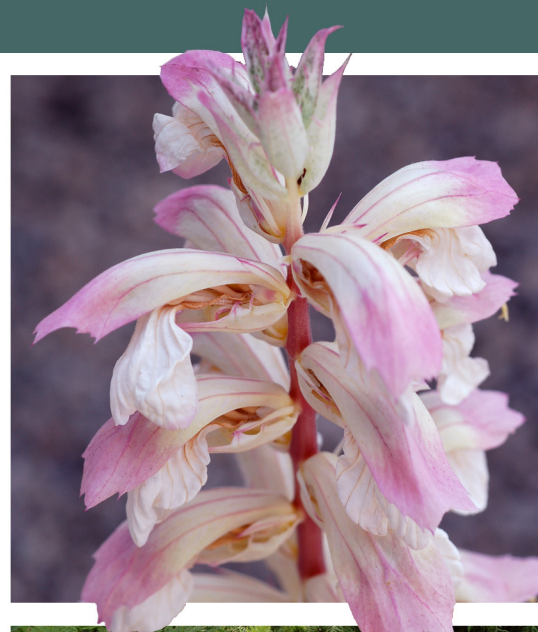

TERRA NOVA® Nurseries Introduction

ACANTHUS

'WHITEWATER'

- Great bold accent in shade gardens or perennial borders.
- 3' tall ornamental flower stalks of pink and cream in the summer
- Bred for vigor, more hardiness, and heat and humidity tolerance
- Compared to 'Tasmanian Angel', 'Whitewater' features longer, more cut, more evergreen leaves
- Foliage Height: 36" - Foliage Spread: 36" - Flower Height: 48"
- Zones 7-10 - Part shade to full shade