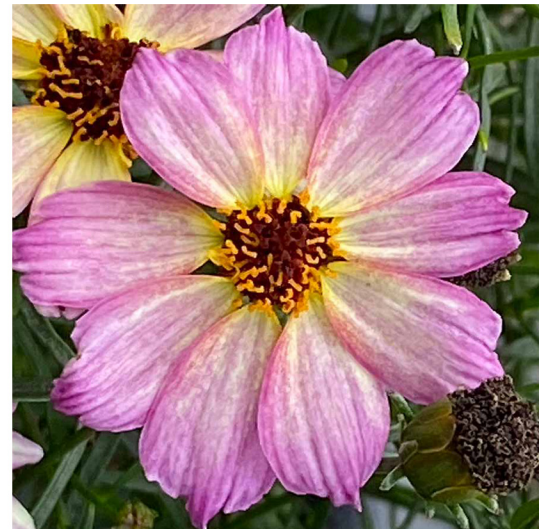

TERRA NOVA® Nurseries Introduction

COREOPSIS

NOVA® SERIES

NOVA® 'JEWEL'

- Hardy verticillata breeding
- Increased mildew resistance
- Lovely lilac edge on light yellow deepens color with age, on clear green foliage
- Heavily trafficked by pollinators
- Tight, attractive mounding habit
- Foliage Height: 10" - Foliage Spread: 14" - Flower Height: 12"
- Zones 5-10 - Full sun