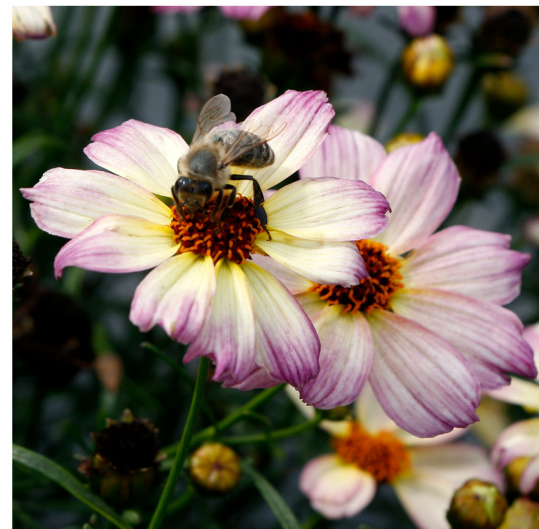

TERRA NOVA® Nurseries Introduction

COREOPSIS

NOVA® SERIES

NOVA® 'JEWEL'

- Hardy verticillata breeding
- Increased mildew resistance
- Lovely lilac edge on light yellow deepens color with age, on clear green foliage
- Heavily trafficked by pollinators
- Tight, attractive mounding habit
- Foliage Height: 10" - Foliage Spread: 14" - Flower Height: 12"
- Zones 5-10 - Full sun